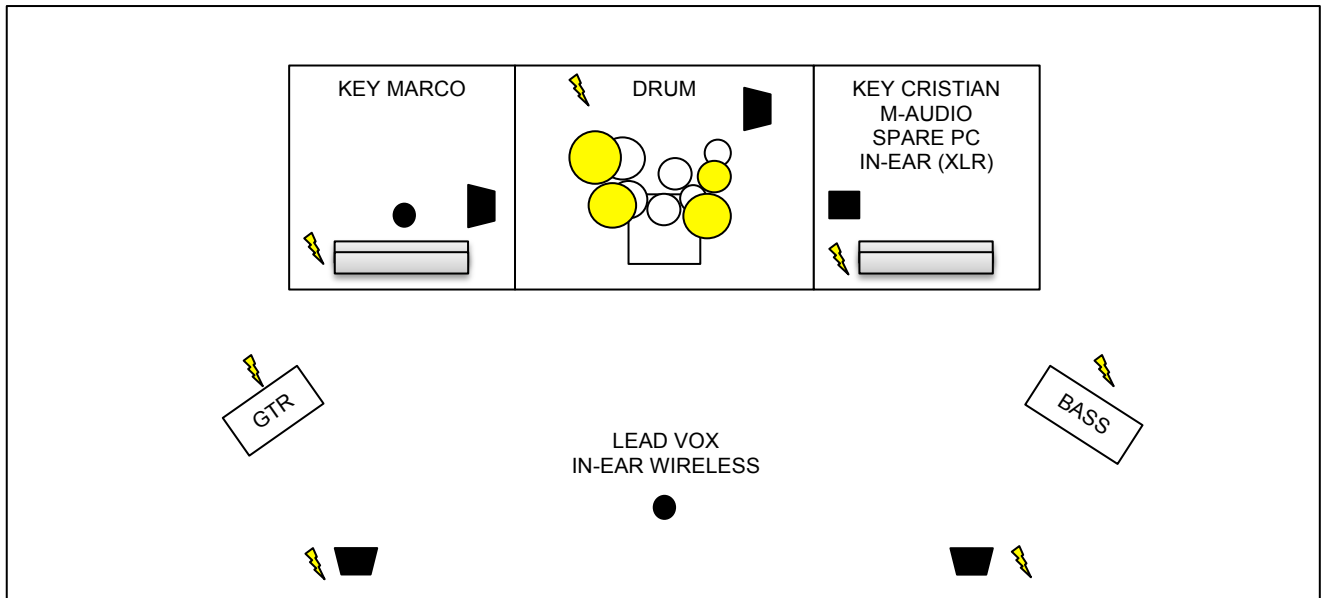

## DEPECHE MODE TRIBUTE BAND STAGE PLANE

### LEGENDA

-  : KEYS
-  : GTR & BASS AMPS
-  : WEDGES & DRUMFILL
-  : VOX MICS
-  : A.C. 220 V
-  : M-AUDIO - SPARE PC - IN-EAR (XLR)

### REQUIREMENTS:

- 2 RISERS h: 0,60m; w: 2m; d: 2m
- 1 RISER h: 0,60m; w: 3m; d: 2m
- 6 MONITOR LINES: 4 wedges + 2 xlr (in-ear lead vox & key Cristian)
- 2 REVERBS (T.C., LEXICON)
- 1 DELAY WITH TAP (T.C., LEXICON)
- 2 COMP/GATE (DBX, BSS, XTA)
- 2 COMP (DBX, BSS, XTA)
- 5 GATE (DRAWMER, BSS, DBX)
- MIC (see the channel list)